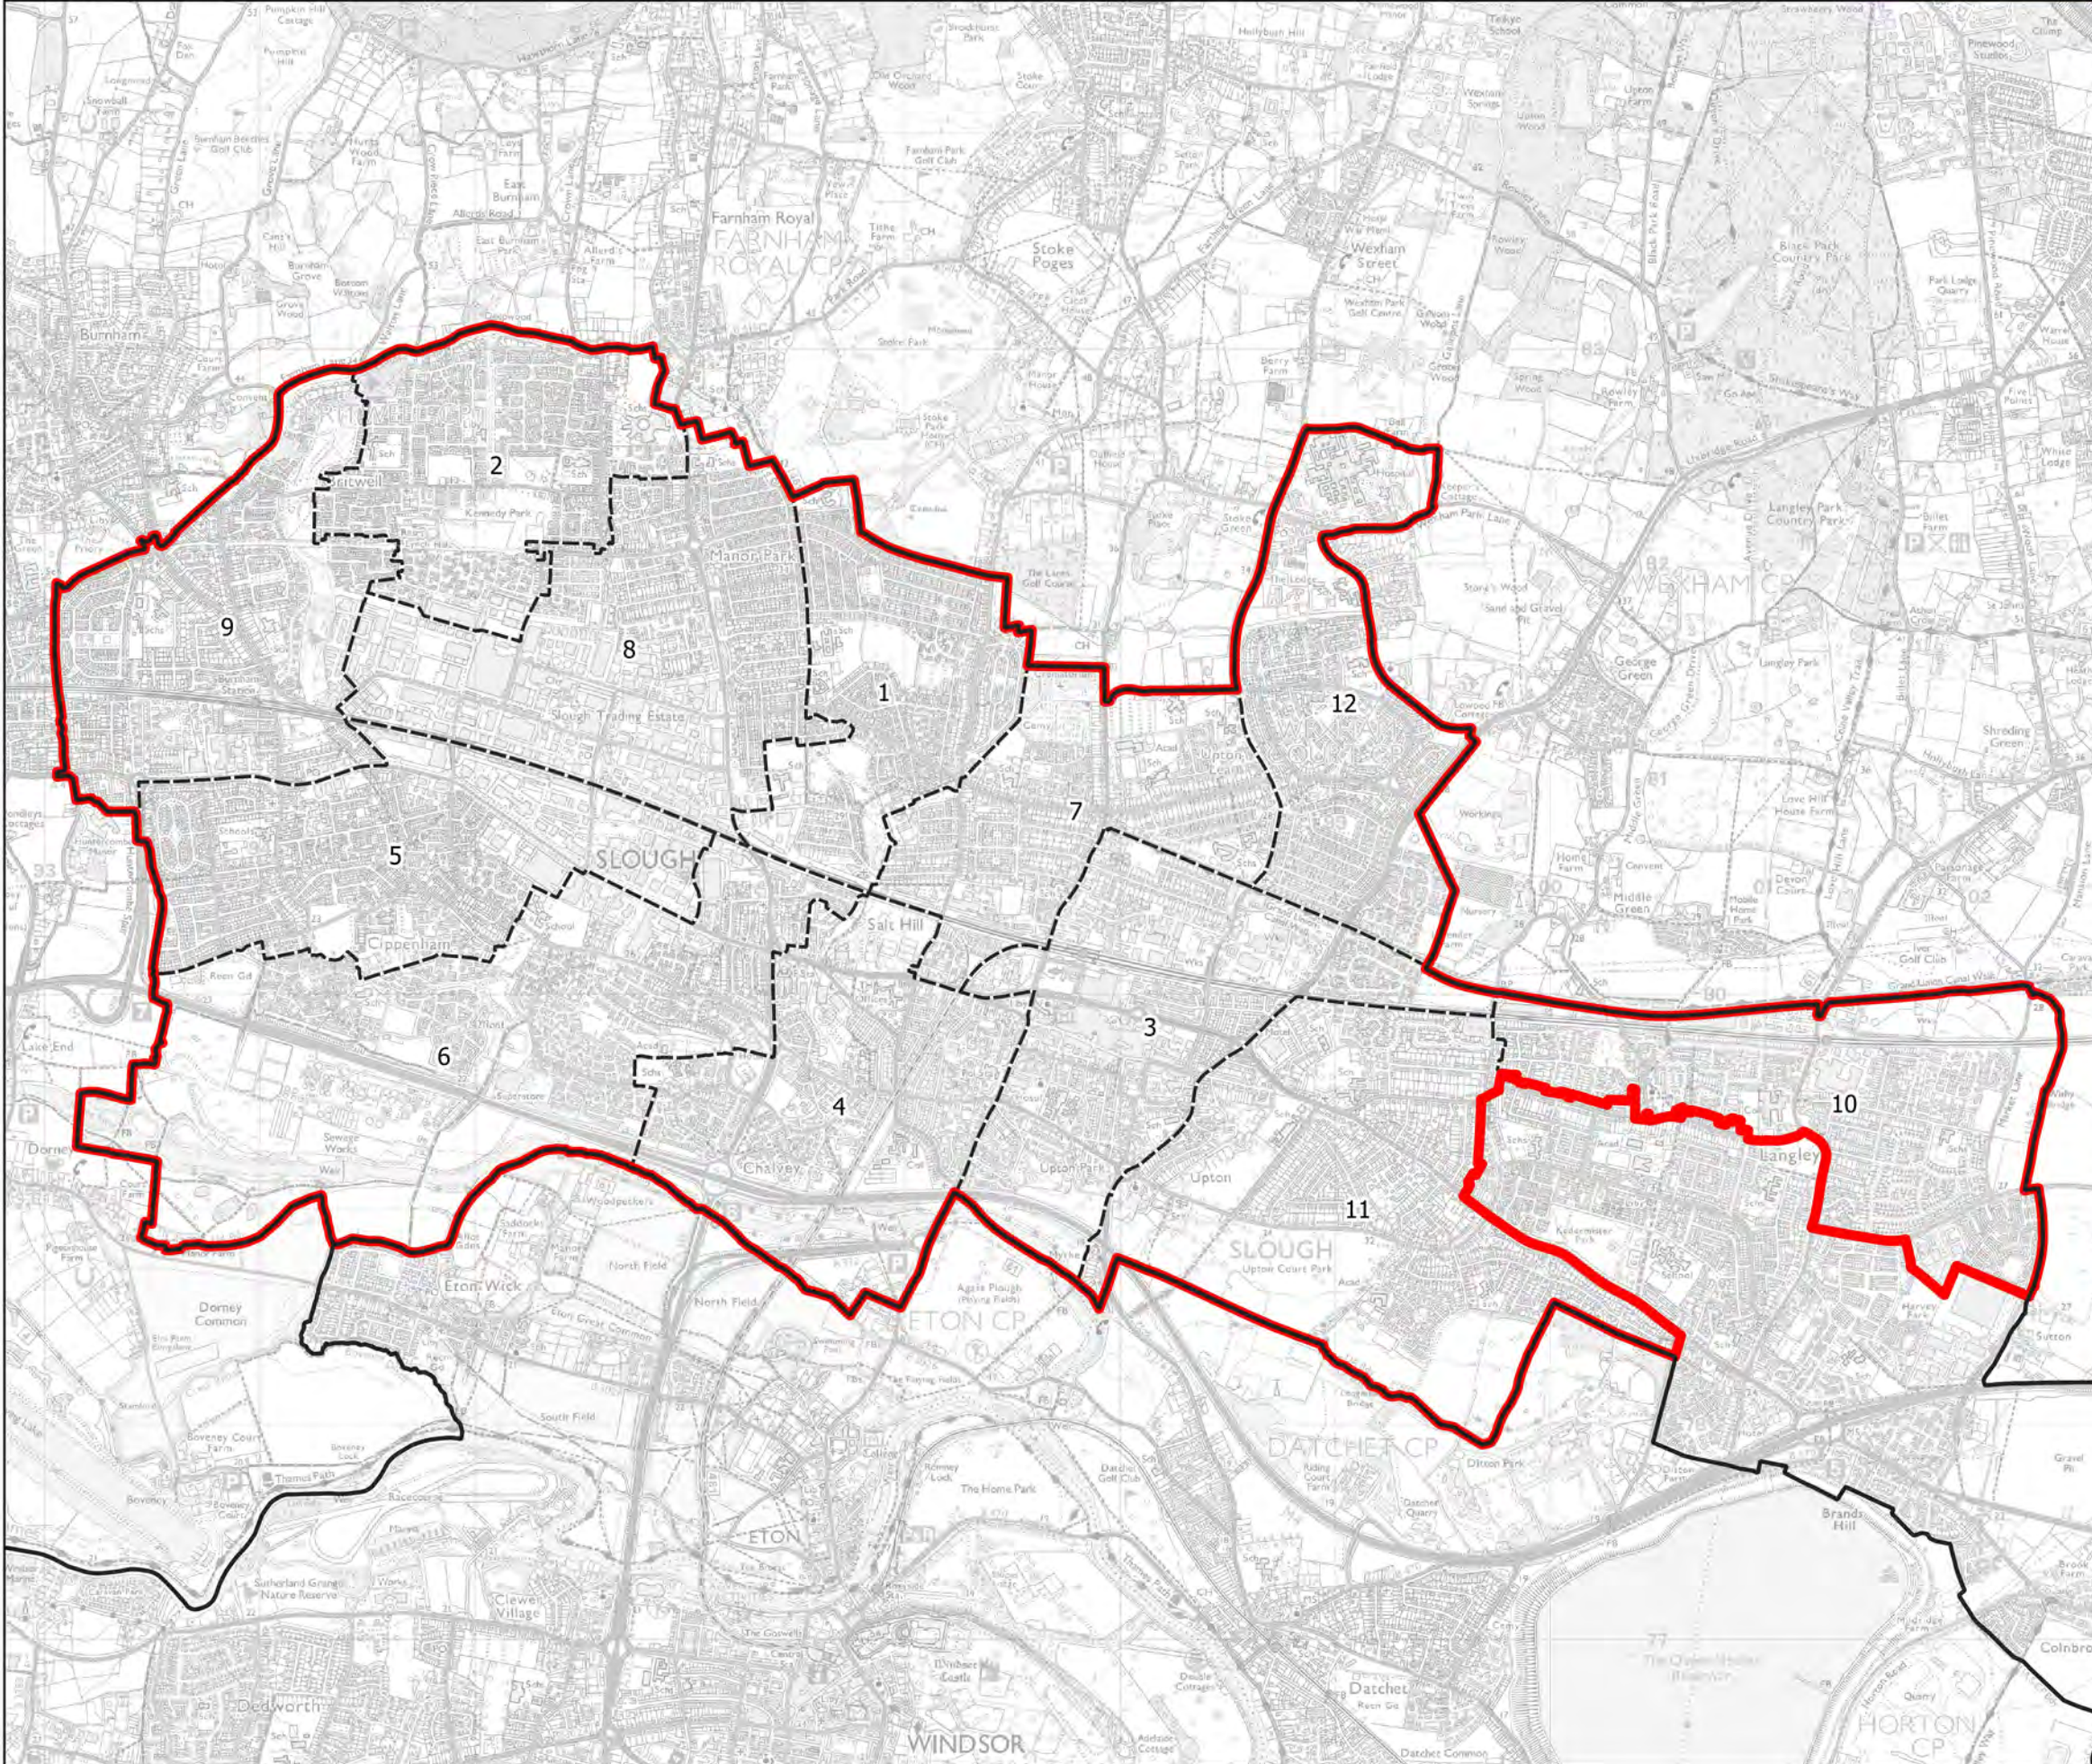

Wards:

- 1 Baylis and Stoke
- 2 Britwell and Northborough
- 3 Central
- 4 Chalvey
- 5 Cippenham Green
- 6 Cippenham Meadows
- 7 Elliman
- 8 Farnham
- 9 Haymill and Lynch Hill
- 10 Langley St. Mary's
- 11 Upton
- 12 Wexham Lea

- Constituency
- Local Authorities
- Wards

0 0.4 0.8 km

© Crown copyright and database rights 2021 OS 100018289. You are permitted to use this data solely to enable you to respond to, or interact with, the organisation that provided you with the data. You are not permitted to copy, sublicense, distribute or sell any of this data to third parties in any form. Third party rights to enforce the terms of this licence shall be reserved to OS.